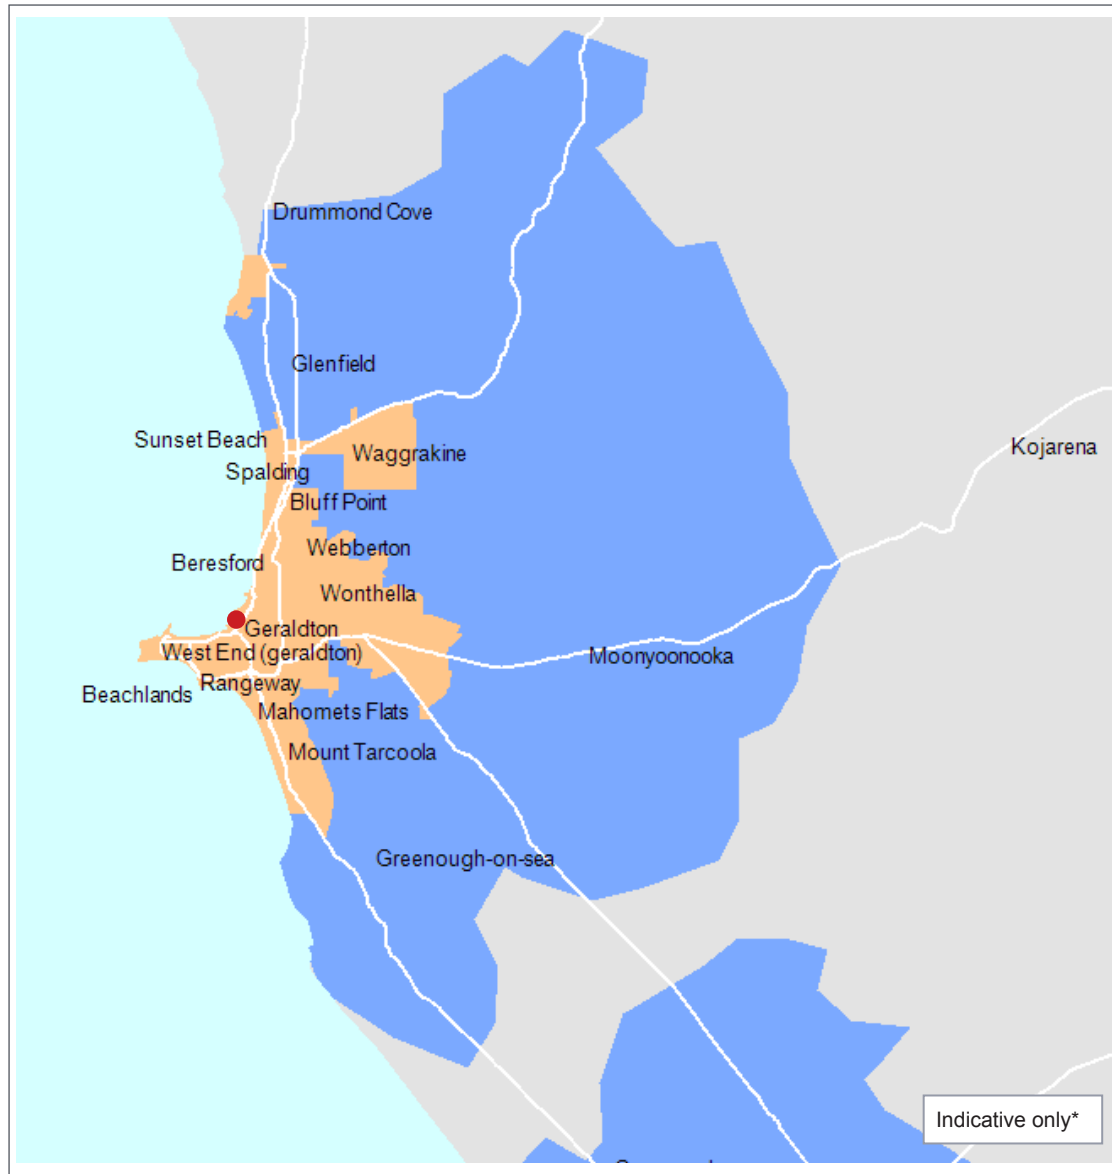

Fixed-wireless coverage maps

Darwin surrounds

NORTHERN TERRITORY

Fixed-wireless coverage:
NORTHERN TERRITORY

Key:

- Town/city centre
- Fixed-wireless coverage area*
- Fibre coverage area*

* These maps show the estimated likely coverage areas based on our rollout schedule, which may change. Network performance depends on your location, equipment and retail service provider's products. Eligibility for a wireless service is subject to meeting NBN Co's minimum connectivity requirements.

Fixed-wireless coverage maps

Geraldton surrounds

WESTERN AUSTRALIA

Fixed-wireless coverage: WESTERN AUSTRALIA

Key:

- Town/city centre
- Fixed-wireless coverage area*
- Fibre coverage area*

* These maps show the estimated likely coverage areas based on our rollout schedule, which may change. Network performance depends on your location, equipment and retail service provider's products. Eligibility for a wireless service is subject to meeting NBN Co's minimum connectivity requirements.

Fixed-wireless coverage maps

Tamworth surrounds

NEW SOUTH WALES

Fixed-wireless coverage:
NEW SOUTH WALES

Key:

- Town/city centre
- Fixed-wireless coverage area*
- Fibre coverage area*

* These maps show the estimated likely coverage areas based on our rollout schedule, which may change. Network performance depends on your location, equipment and retail service provider's products. Eligibility for a wireless service is subject to meeting NBN Co's minimum connectivity requirements.

Fixed-wireless coverage maps

Toowoomba surrounds

QUEENSLAND

Fixed-wireless coverage:
QUEENSLAND

Key:

- Town/city centre
- Fixed-wireless coverage area*
- Fibre coverage area*

* These maps show the estimated likely coverage areas based on our rollout schedule, which may change. Network performance depends on your location, equipment and retail service provider's products. Eligibility for a wireless service is subject to meeting NBN Co's minimum connectivity requirements.