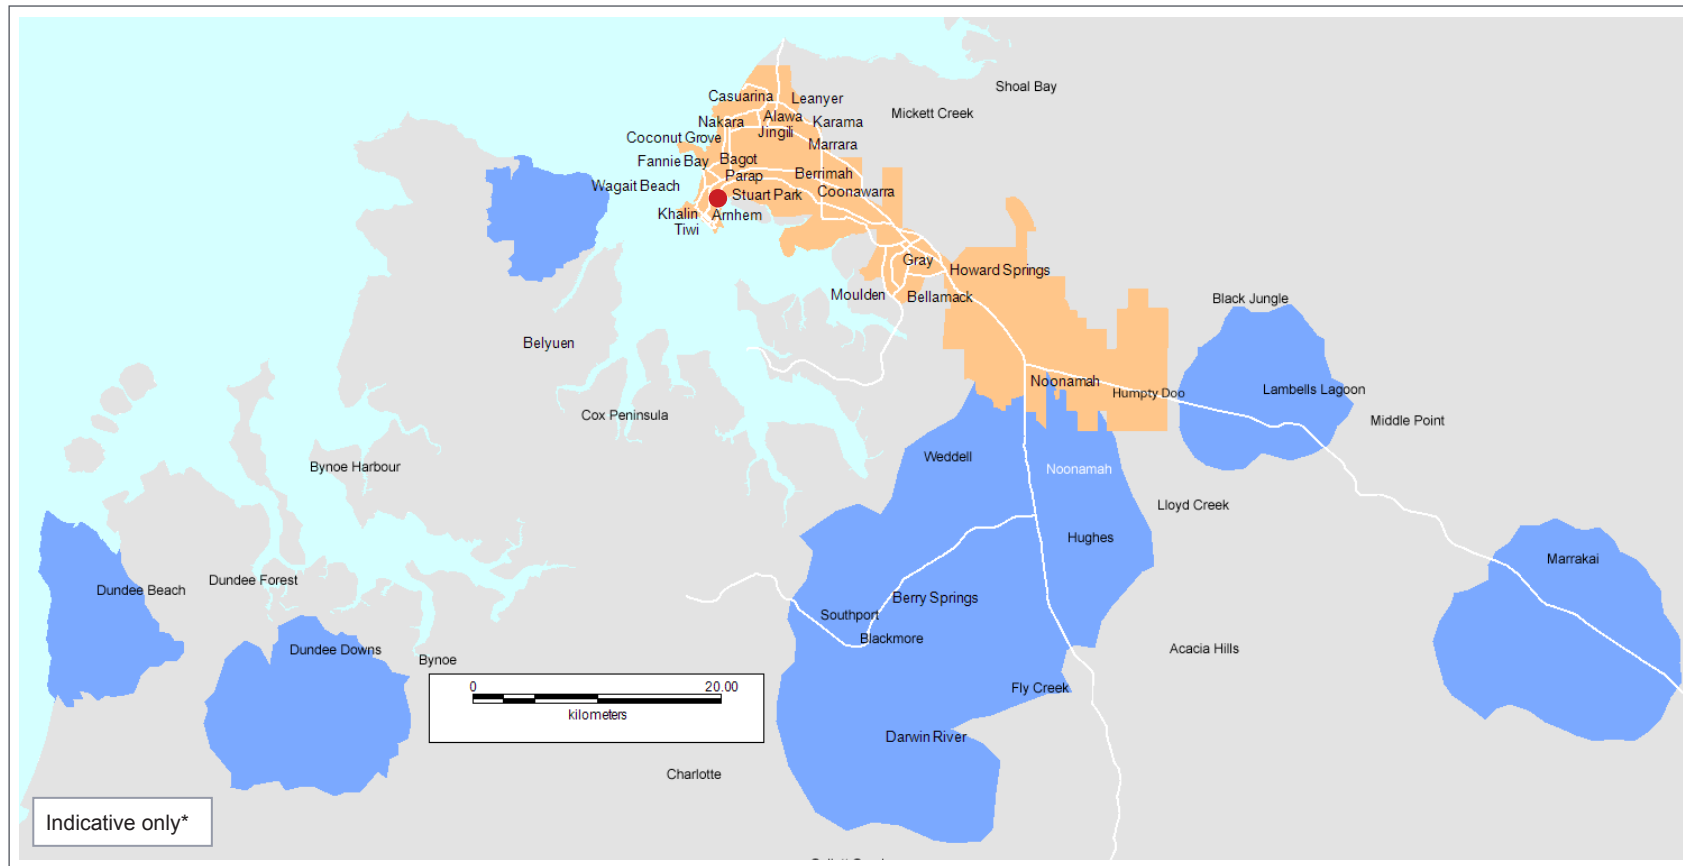

Fixed-wireless coverage maps

Darwin surrounds

NORTHERN TERRITORY

Fixed-wireless coverage:
NORTHERN TERRITORY

Key:

- Town/city centre
- Fixed-wireless coverage area*
- Fibre coverage area*

* These maps show the estimated likely coverage areas based on our rollout schedule, which may change. Network performance depends on your location, equipment and retail service provider's products. Eligibility for a wireless service is subject to meeting NBN Co's minimum connectivity requirements.

Fixed-wireless coverage maps

Geraldton surrounds

WESTERN AUSTRALIA

Fixed-wireless coverage: WESTERN AUSTRALIA

Key:

- Town/city centre
- Fixed-wireless coverage area*
- Fibre coverage area*

* These maps show the estimated likely coverage areas based on our rollout schedule, which may change. Network performance depends on your location, equipment and retail service provider's products. Eligibility for a wireless service is subject to meeting NBN Co's minimum connectivity requirements.

Fixed-wireless coverage maps

Tamworth surrounds

NEW SOUTH WALES

Fixed-wireless coverage:
NEW SOUTH WALES

Key:

- Town/city centre
- Fixed-wireless coverage area*
- Fibre coverage area*

* These maps show the estimated likely coverage areas based on our rollout schedule, which may change. Network performance depends on your location, equipment and retail service provider's products. Eligibility for a wireless service is subject to meeting NBN Co's minimum connectivity requirements.

Fixed-wireless coverage maps

Toowoomba surrounds

QUEENSLAND

Fixed-wireless coverage:
QUEENSLAND

Key:

- Town/city centre
- Fixed-wireless coverage area*
- Fibre coverage area*

* These maps show the estimated likely coverage areas based on our rollout schedule, which may change. Network performance depends on your location, equipment and retail service provider's products. Eligibility for a wireless service is subject to meeting NBN Co's minimum connectivity requirements.