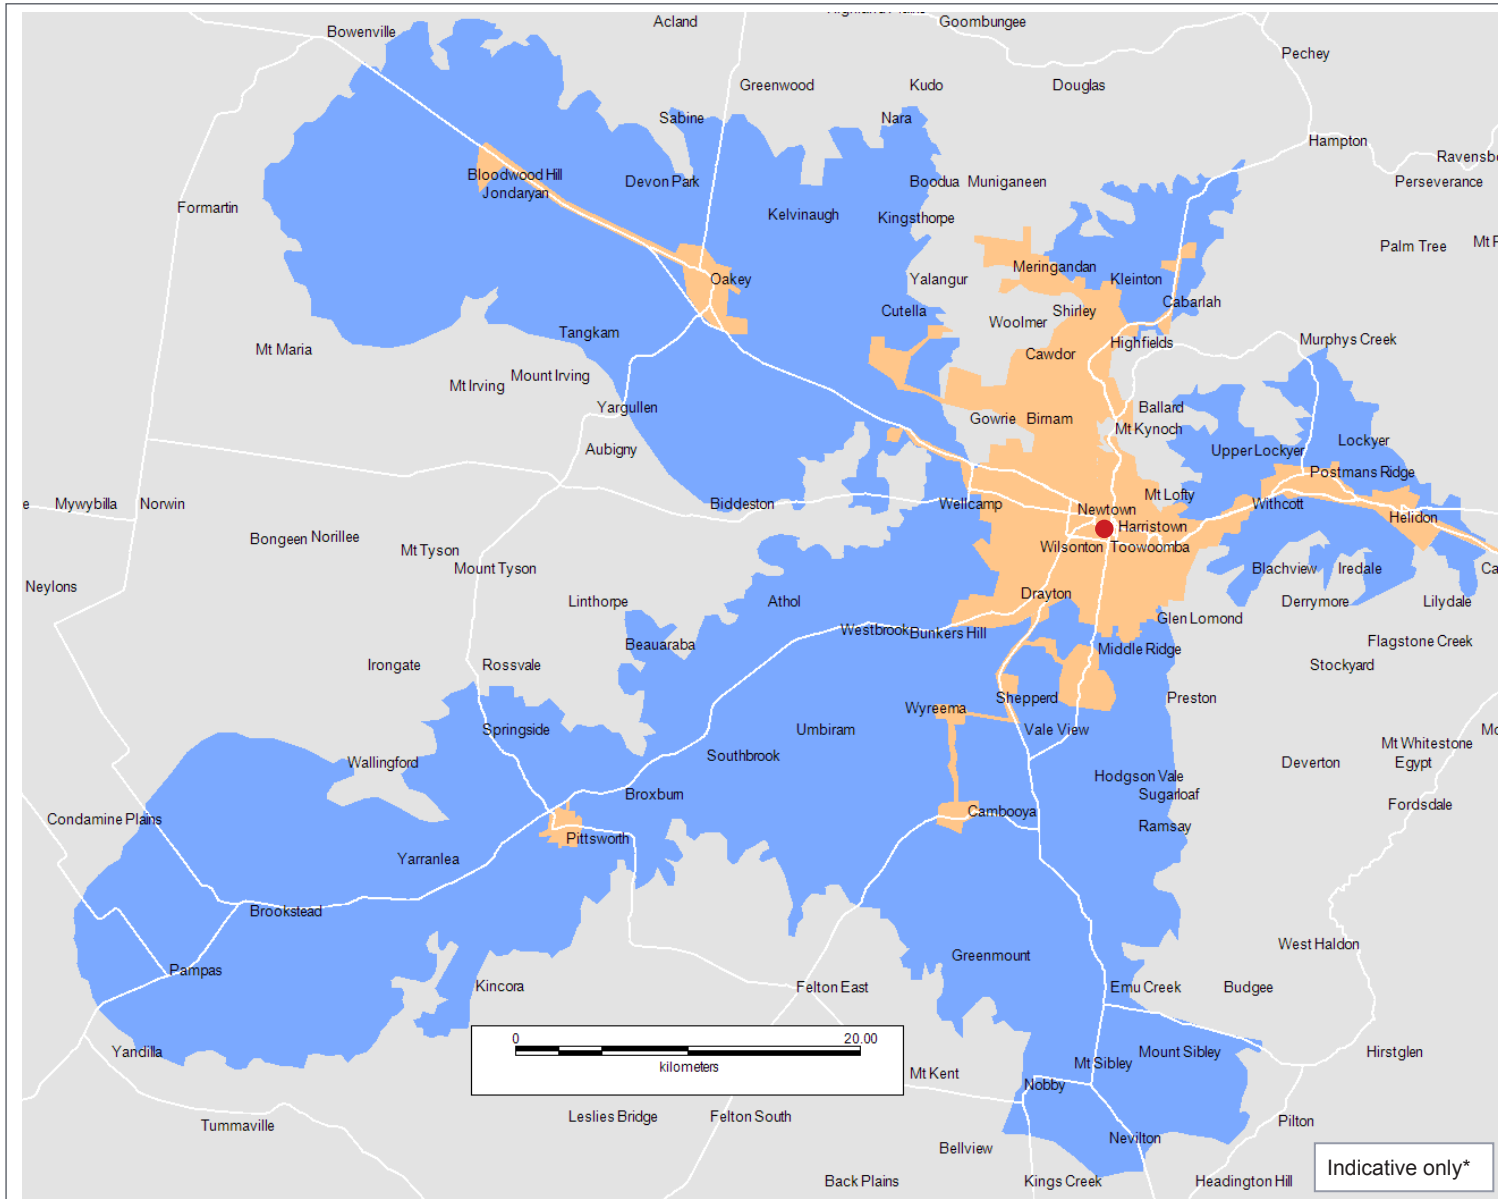

Fixed-wireless coverage maps

Darwin surrounds

NORTHERN TERRITORY

Fixed-wireless coverage:
NORTHERN TERRITORY

Key:

- Town/city centre
- Fixed-wireless coverage area*
- Fibre coverage area*

* These maps show the estimated likely coverage areas based on our rollout schedule, which may change. Network performance depends on your location, equipment and retail service provider's products. Eligibility for a wireless service is subject to meeting NBN Co's minimum connectivity requirements.

Fixed-wireless coverage maps

Geraldton surrounds

WESTERN AUSTRALIA

Fixed-wireless coverage: WESTERN AUSTRALIA

Key:

- Town/city centre
- Fixed-wireless coverage area*
- Fibre coverage area*

* These maps show the estimated likely coverage areas based on our rollout schedule, which may change. Network performance depends on your location, equipment and retail service provider's products. Eligibility for a wireless service is subject to meeting NBN Co's minimum connectivity requirements.

Fixed-wireless coverage maps

Tamworth surrounds

NEW SOUTH WALES

Fixed-wireless coverage:
NEW SOUTH WALES

Key:

- Town/city centre
- Fixed-wireless coverage area*
- Fibre coverage area*

* These maps show the estimated likely coverage areas based on our rollout schedule, which may change. Network performance depends on your location, equipment and retail service provider's products. Eligibility for a wireless service is subject to meeting NBN Co's minimum connectivity requirements.

Fixed-wireless coverage maps

Toowoomba surrounds

QUEENSLAND

Fixed-wireless coverage:
QUEENSLAND

Key:

- Town/city centre
- Fixed-wireless coverage area*
- Fibre coverage area*

* These maps show the estimated likely coverage areas based on our rollout schedule, which may change. Network performance depends on your location, equipment and retail service provider's products. Eligibility for a wireless service is subject to meeting NBN Co's minimum connectivity requirements.