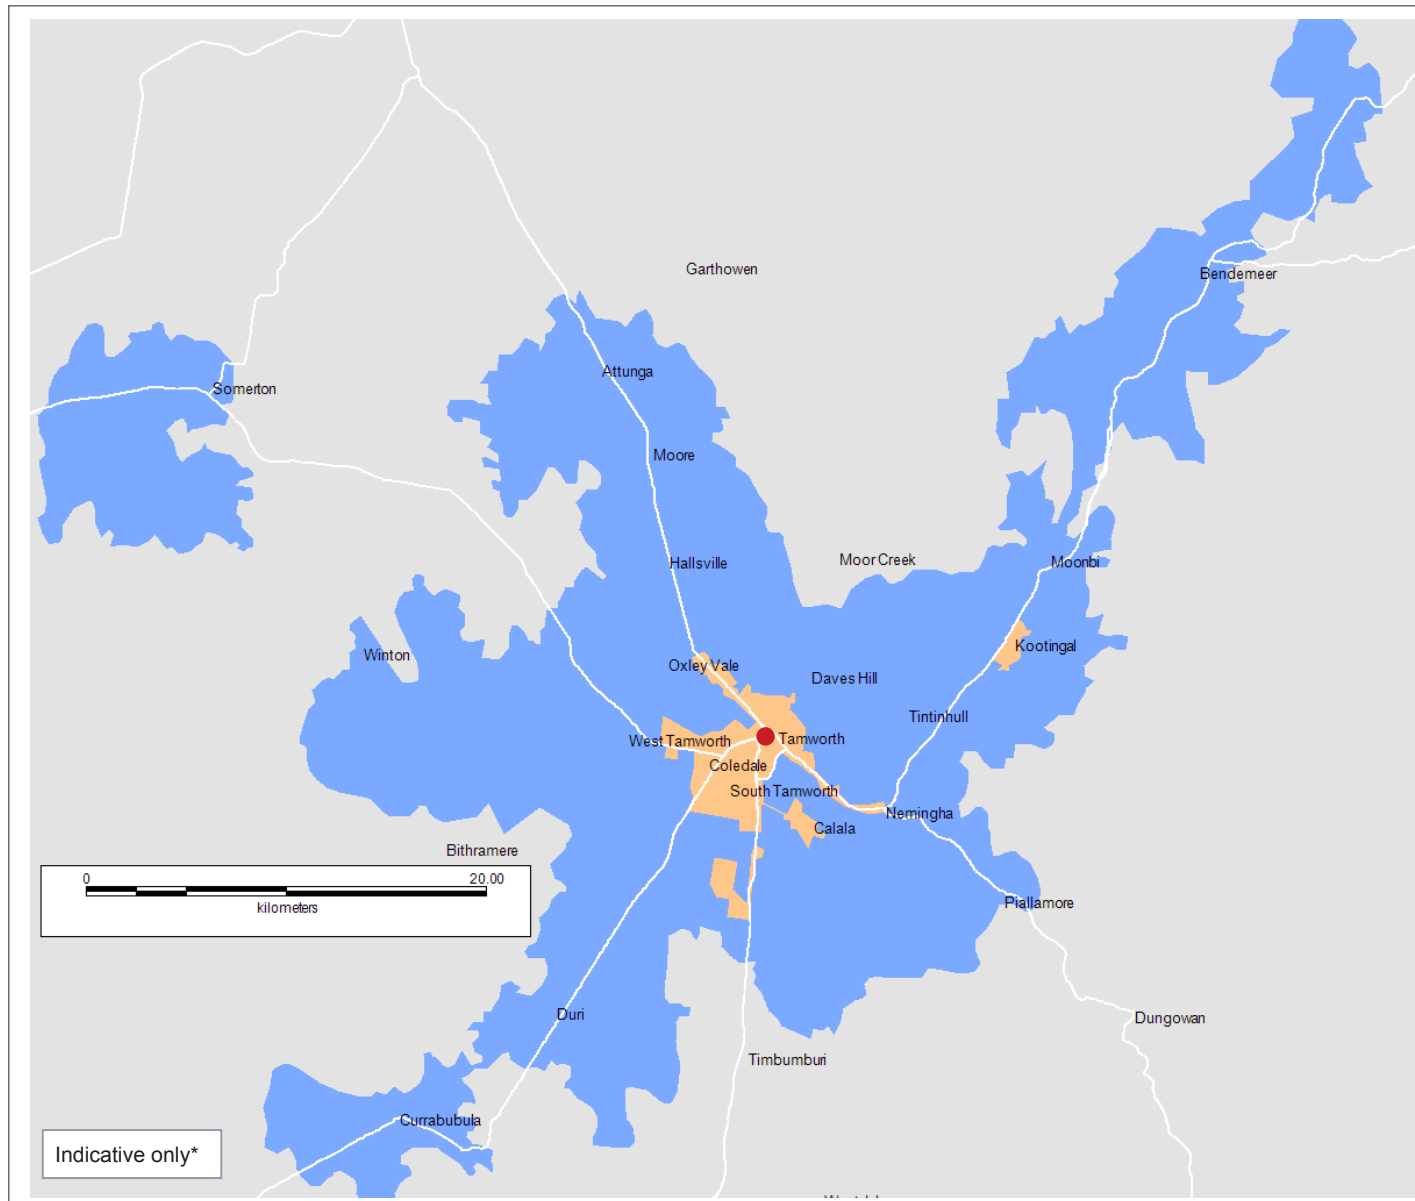

Fixed-wireless coverage maps

Darwin surrounds

NORTHERN TERRITORY

Fixed-wireless coverage:
NORTHERN TERRITORY

Key:

- Town/city centre
- Fixed-wireless coverage area*
- Fibre coverage area*

* These maps show the estimated likely coverage areas based on our rollout schedule, which may change. Network performance depends on your location, equipment and retail service provider's products. Eligibility for a wireless service is subject to meeting NBN Co's minimum connectivity requirements.

Fixed-wireless coverage maps

Geraldton surrounds

WESTERN AUSTRALIA

Fixed-wireless coverage: WESTERN AUSTRALIA

Key:

- Town/city centre
- Fixed-wireless coverage area*
- Fibre coverage area*

* These maps show the estimated likely coverage areas based on our rollout schedule, which may change. Network performance depends on your location, equipment and retail service provider's products. Eligibility for a wireless service is subject to meeting NBN Co's minimum connectivity requirements.

Fixed-wireless coverage maps

Tamworth surrounds

NEW SOUTH WALES

Fixed-wireless coverage:
NEW SOUTH WALES

Key:

- Town/city centre
- Fixed-wireless coverage area*
- Fibre coverage area*

* These maps show the estimated likely coverage areas based on our rollout schedule, which may change. Network performance depends on your location, equipment and retail service provider's products. Eligibility for a wireless service is subject to meeting NBN Co's minimum connectivity requirements.

Fixed-wireless coverage maps

Toowoomba surrounds

QUEENSLAND

Fixed-wireless coverage:
QUEENSLAND

Key:

- Town/city centre
- Fixed-wireless coverage area*
- Fibre coverage area*

* These maps show the estimated likely coverage areas based on our rollout schedule, which may change. Network performance depends on your location, equipment and retail service provider's products. Eligibility for a wireless service is subject to meeting NBN Co's minimum connectivity requirements.